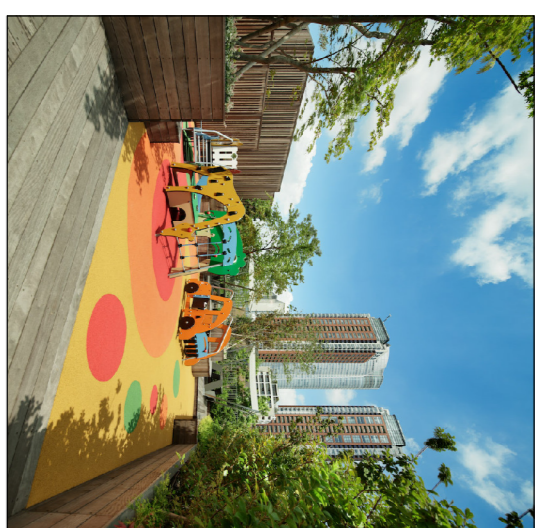

GROUP SEEWAY: KOMPAN 'The Blazer'
PLAY VALUE: The vibrant shapes and colors of the Blazer evoke children's curiosity; they want to try it out. The vibrant colors are consciously chosen to support beginning rules understanding of the 3+ year olds; they can choose their color. The springs make it possible to swing and play on it in various manners, too. The platform in the middle supports sitting and standing, kneeling or in various manners, too. The platform in the middle supports sitting and Blazer, especially when standing on the middle platform, trains the child's sense of space and balance. These are crucial as a basis of navigating the world securely. Good mastery of space is a foundation for social interaction and being able to stand on a platform. The Blazer is a fun, playful way to do that.