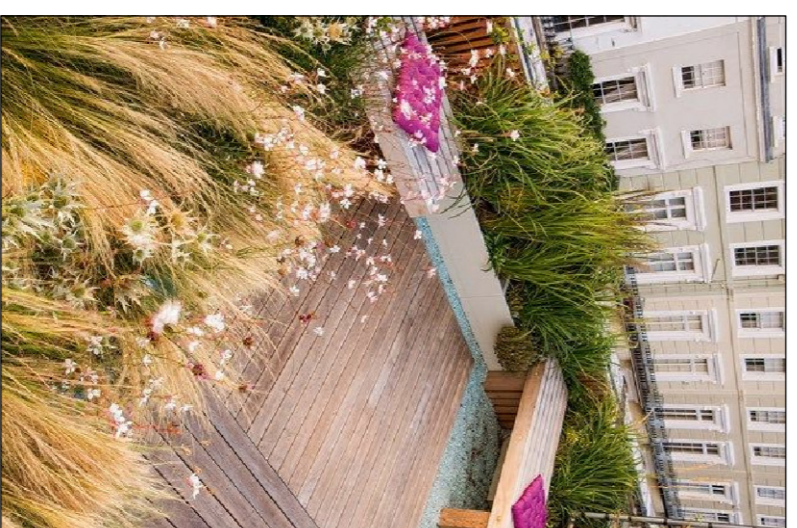

ROOF GARDEN LEVEL 6 BLOCK D
SCALE 1:200

KEY

PLANTING SPECIES LIST	BOTANIC NAME	COMMON NAME	SIZE	NUMBER
Road Building	refer to Engineers Documentation			
Roof Garden Trees	Amelanchier x grandiflora 'Snowy Magikiss'		+2.5m height, 1.0m width	
	Bum. betula pendula	'Multistem Birch'	+2.5m height to	
Decorative Shrub and Groundcover Planting				
	Azoreum 'Hortensia' 'Johari'	'Japanese Anemone'	1.5L T, pf	4 per sqm
	Libertia grandiflora	'Libertia'	3L	3 per sqm
	Libertia nana	'Snowy Woodnat'	1.5 litre pf	5 per sqm
	Gaura lutea	'Bulbous Bush'	3L, pf	4 per sqm
	Hebe rakensis	'Hebe'	3L, pf	3 per sqm
	Rousselia officinalis	'Rosemary'	2L, pf	6 per sqm
	Scotium speciosum 'Santal'	'Iris Plant'	2L, pf	4 per sqm
	Veronica bananiensis 'Lollipop'	'Veronica'	1.5L, 90 pf	5 per sqm
	Panicum 'Fossil'	'Panicum'	3L, pf	4 per sqm
	Shimada japonica	'Shimada'	2.0 lit	4 per sqm
	Silene tenuisima tenuifolia	'Pony Tail Grass'		

MITCHELL + ASSOCIATES
Landscape Architecture Urban Design

CLIENT: GRESLEAF HOMES LIMITED	PROJECT: 7-11 Woodstock The Rise, Glasgow, Dublin 24	JOB NO. URB017
DATE: 2020/07/16	SCALE: 1:200 @A1	DRAWING NO. 103
DRAWN BY: CELIA WATKINS	STATUS: A&P PLANNING SUBMISSION	REVISION:

1:200 @A1