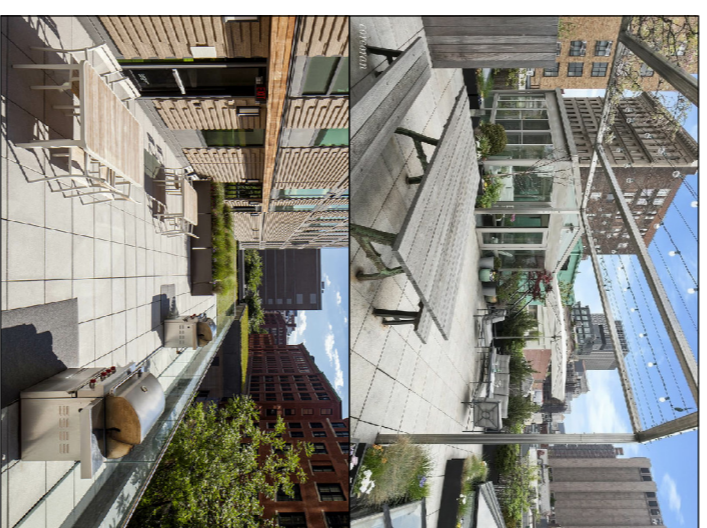

VARIED SEATING AREA OPTIONS FOR GROUP, SOCIALISING OR SOLITARY SEATING AREAS GROUP PICNIC TABLES UNDER PERGOLA SHELTERS TABLE AND CHAIR SEATING PERIMETER BENCH SEATING